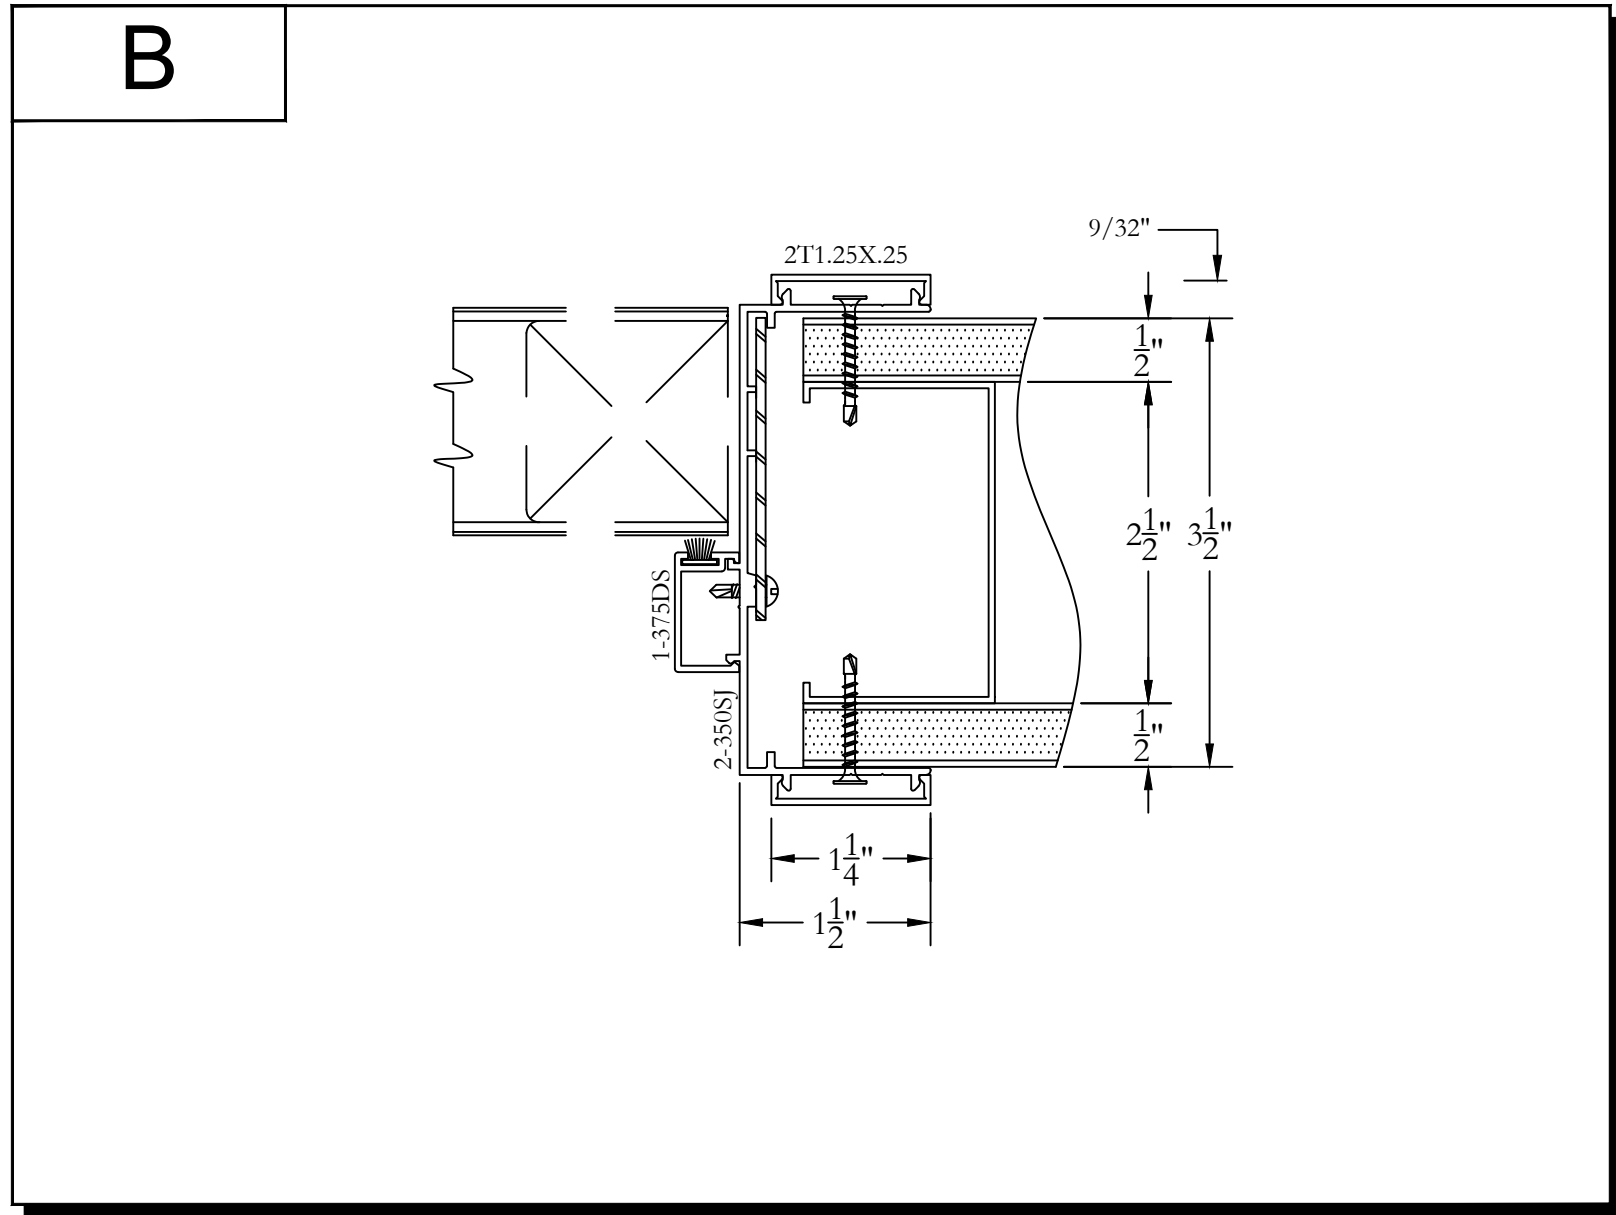

TYPE 2 - 350 SERIES (3-1/2" THROAT) W/ 1-1/4" REVEAL TRIM
STRIKE JAMB

Bringing new light to interior architecture

Frameworks Manufacturing
1910 Cypress Station Dr
Suite #100
Houston, Texas 77090

Phone: 713-692-5222
www.frameworks.com
email: orders@frameworks.com