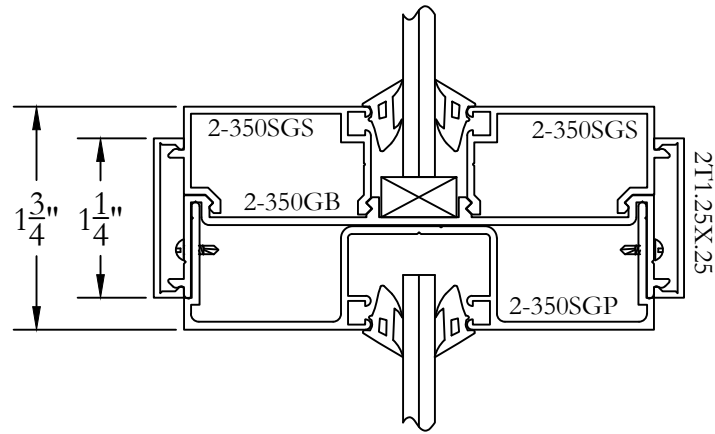

TYPE 2 - 350 SERIES (3-1/2" THROAT) W/ 1-1/4" REVEAL TRIM
MID-HEIGHT BASE

G

Bringing new light to interior architecture

Frameworks Manufacturing
1910 Cypress Station Dr
Suite #100
Houston, Texas 77090

Phone: 713-692-5222
www.frameworks.com
email: orders@frameworks.com