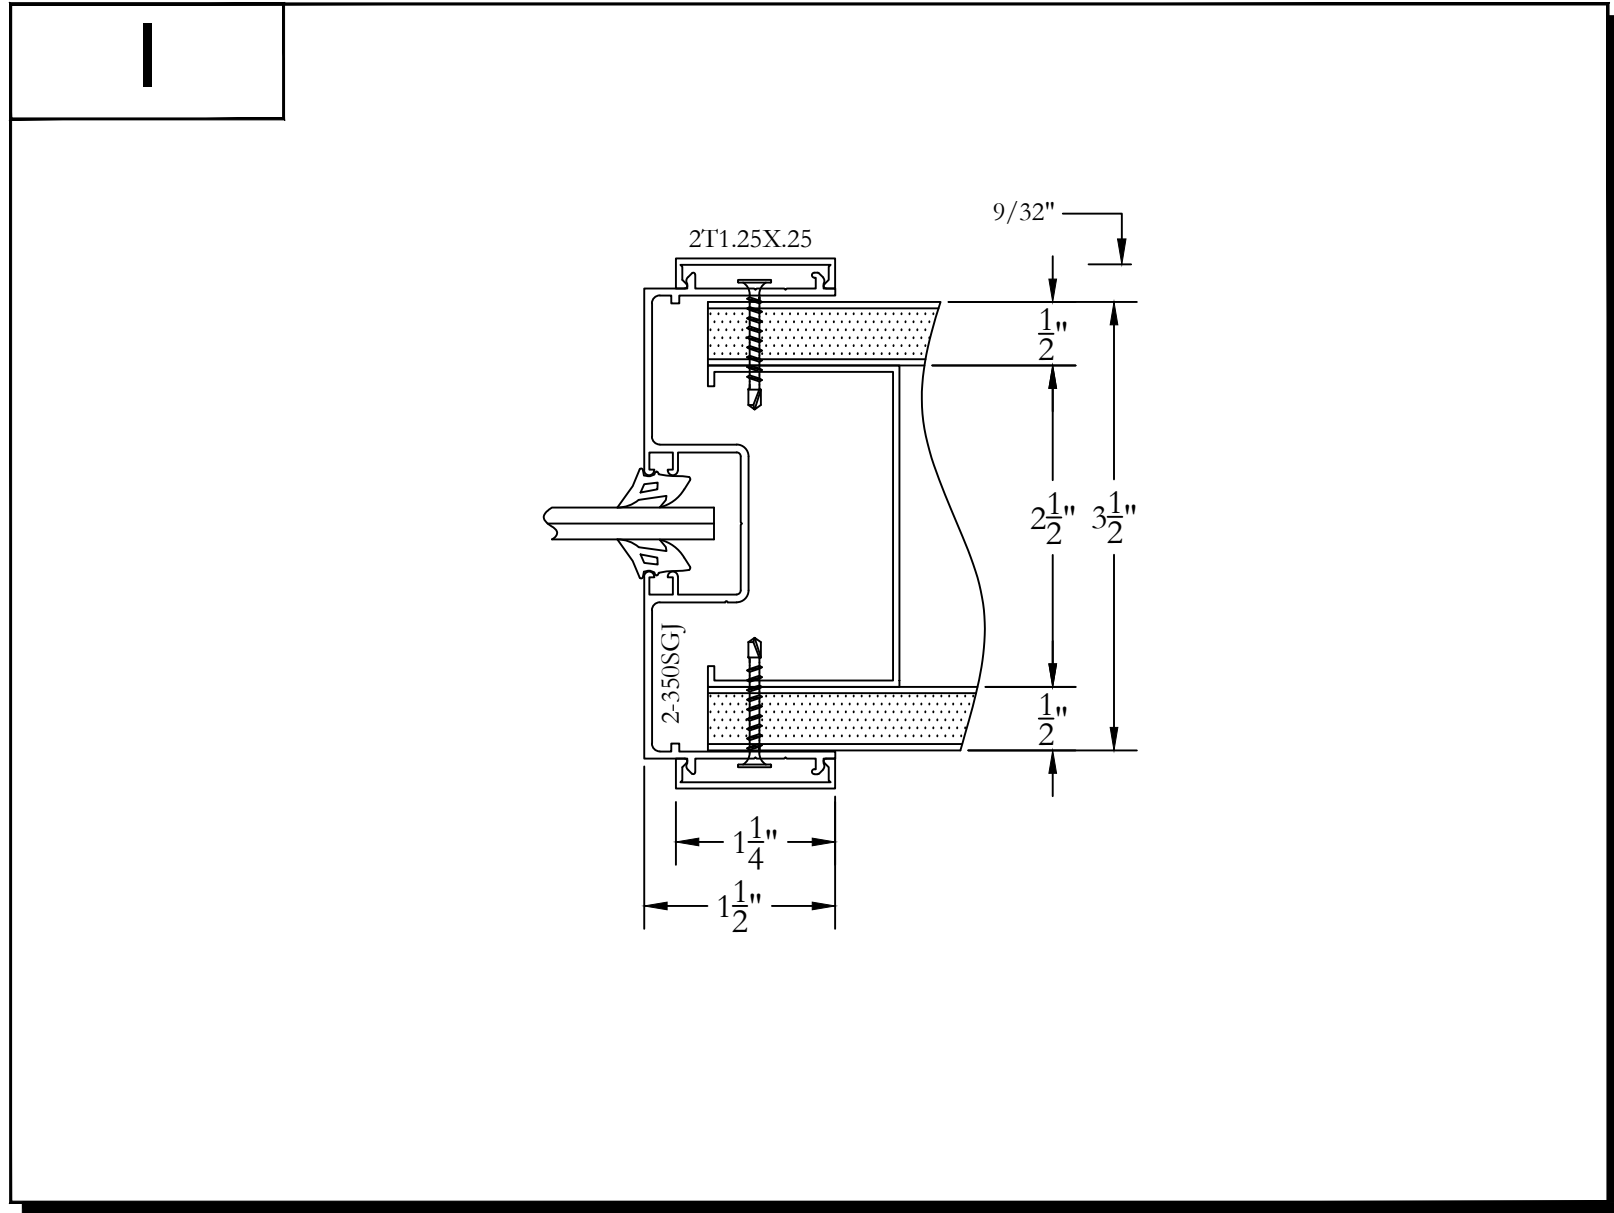

TYPE 2 - 350 SERIES (3-1/2" THROAT) W/ 1-1/4" REVEAL TRIM
VERTICAL GLASS JAMB

Bringing new light to interior architecture

Frameworks Manufacturing
1910 Cypress Station Dr
Suite #100
Houston, Texas 77090