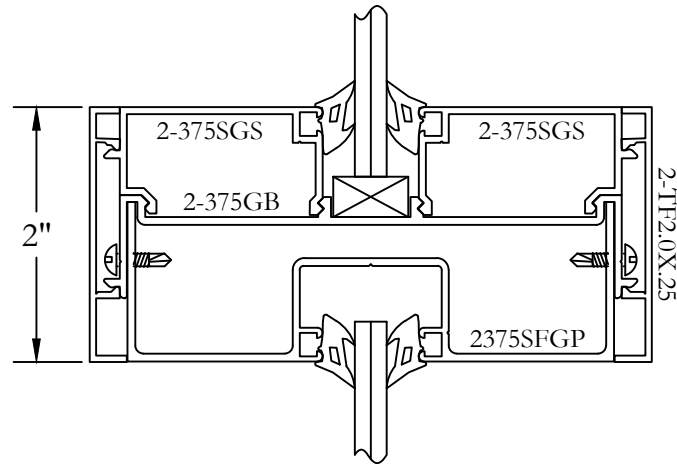

TYPE 2 - 375 SERIES (3-3/4" THROAT) W/ 2" FLUSH TRIM  
MID-HEIGHT BASE

G

*Bringing new light to interior architecture*

Frameworks Manufacturing  
1910 Cypress Station Dr  
Suite #100  
Houston, Texas 77090