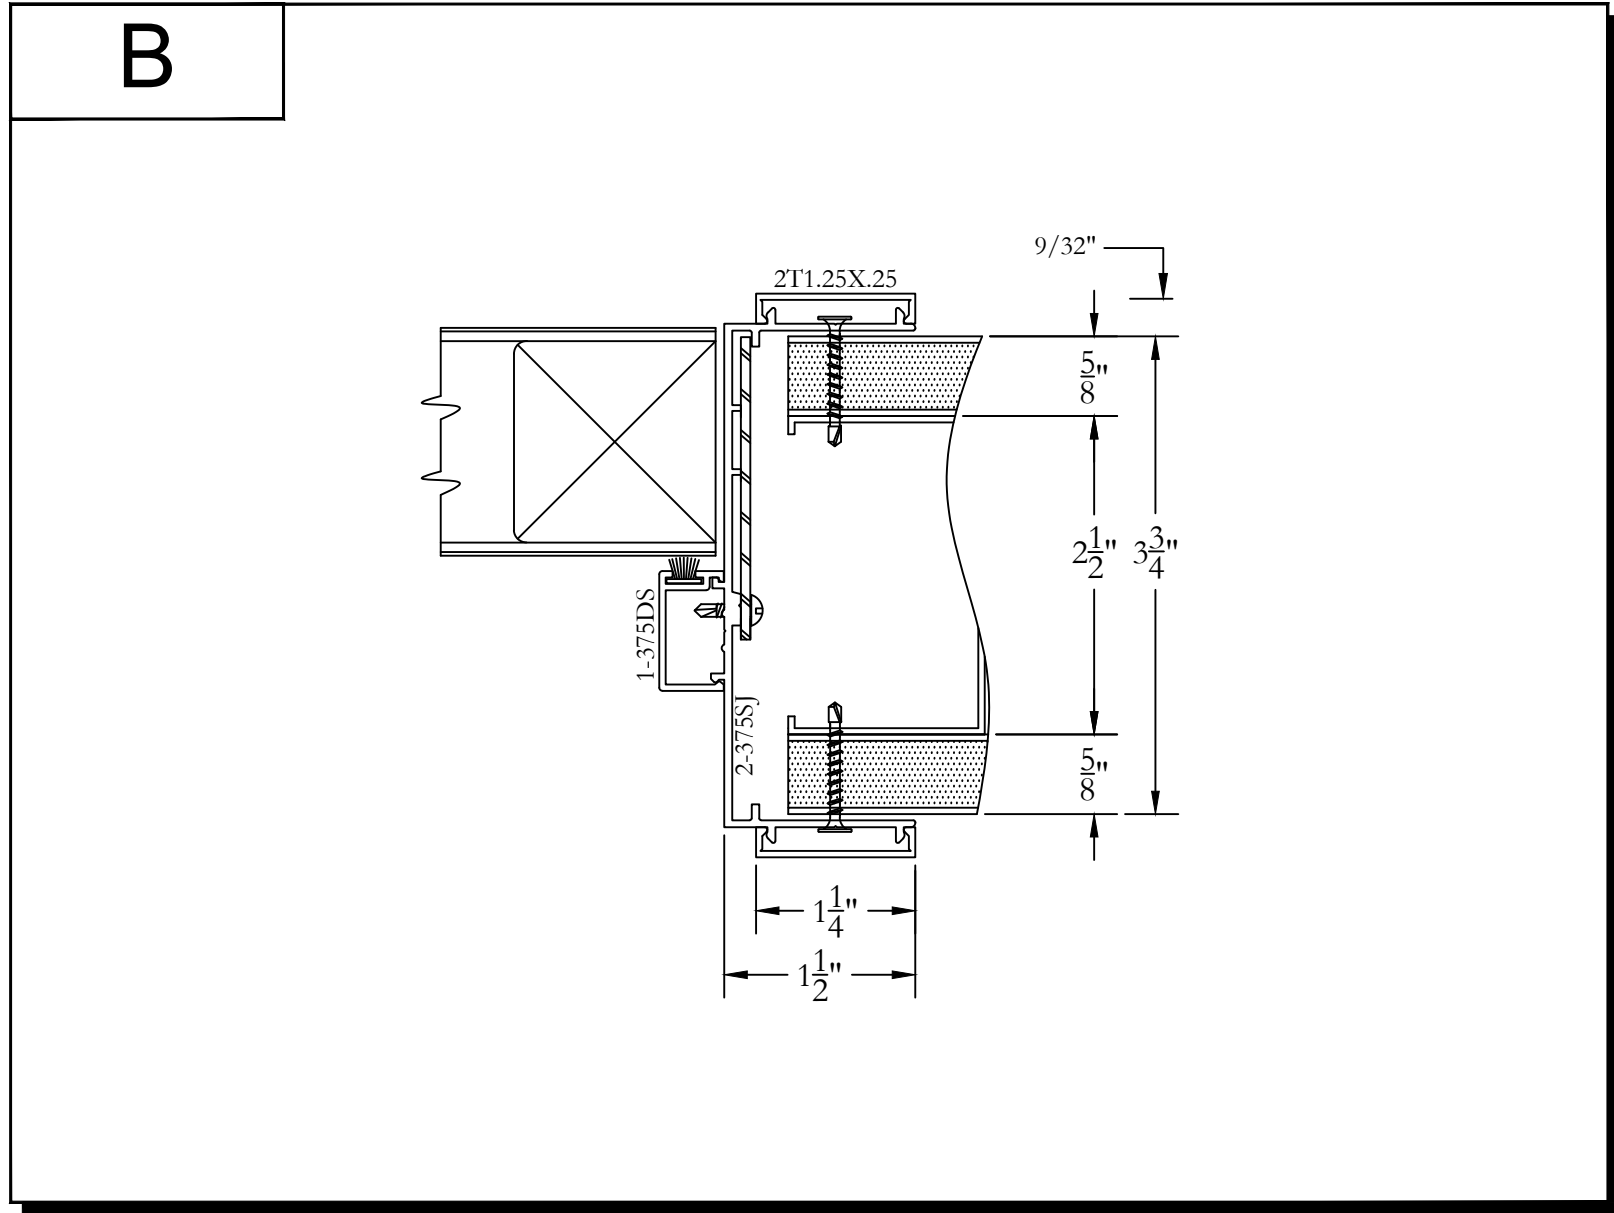

TYPE 2 - 375 SERIES (3-3/4" THROAT) W/ 1-1/4" REVEAL TRIM
STRIKE JAMB

Bringing new light to interior architecture

Frameworks Manufacturing
1910 Cypress Station Dr
Suite #100
Houston, Texas 77090

Phone: 713-692-5222
www.frameworks.com
email: orders@frameworks.com