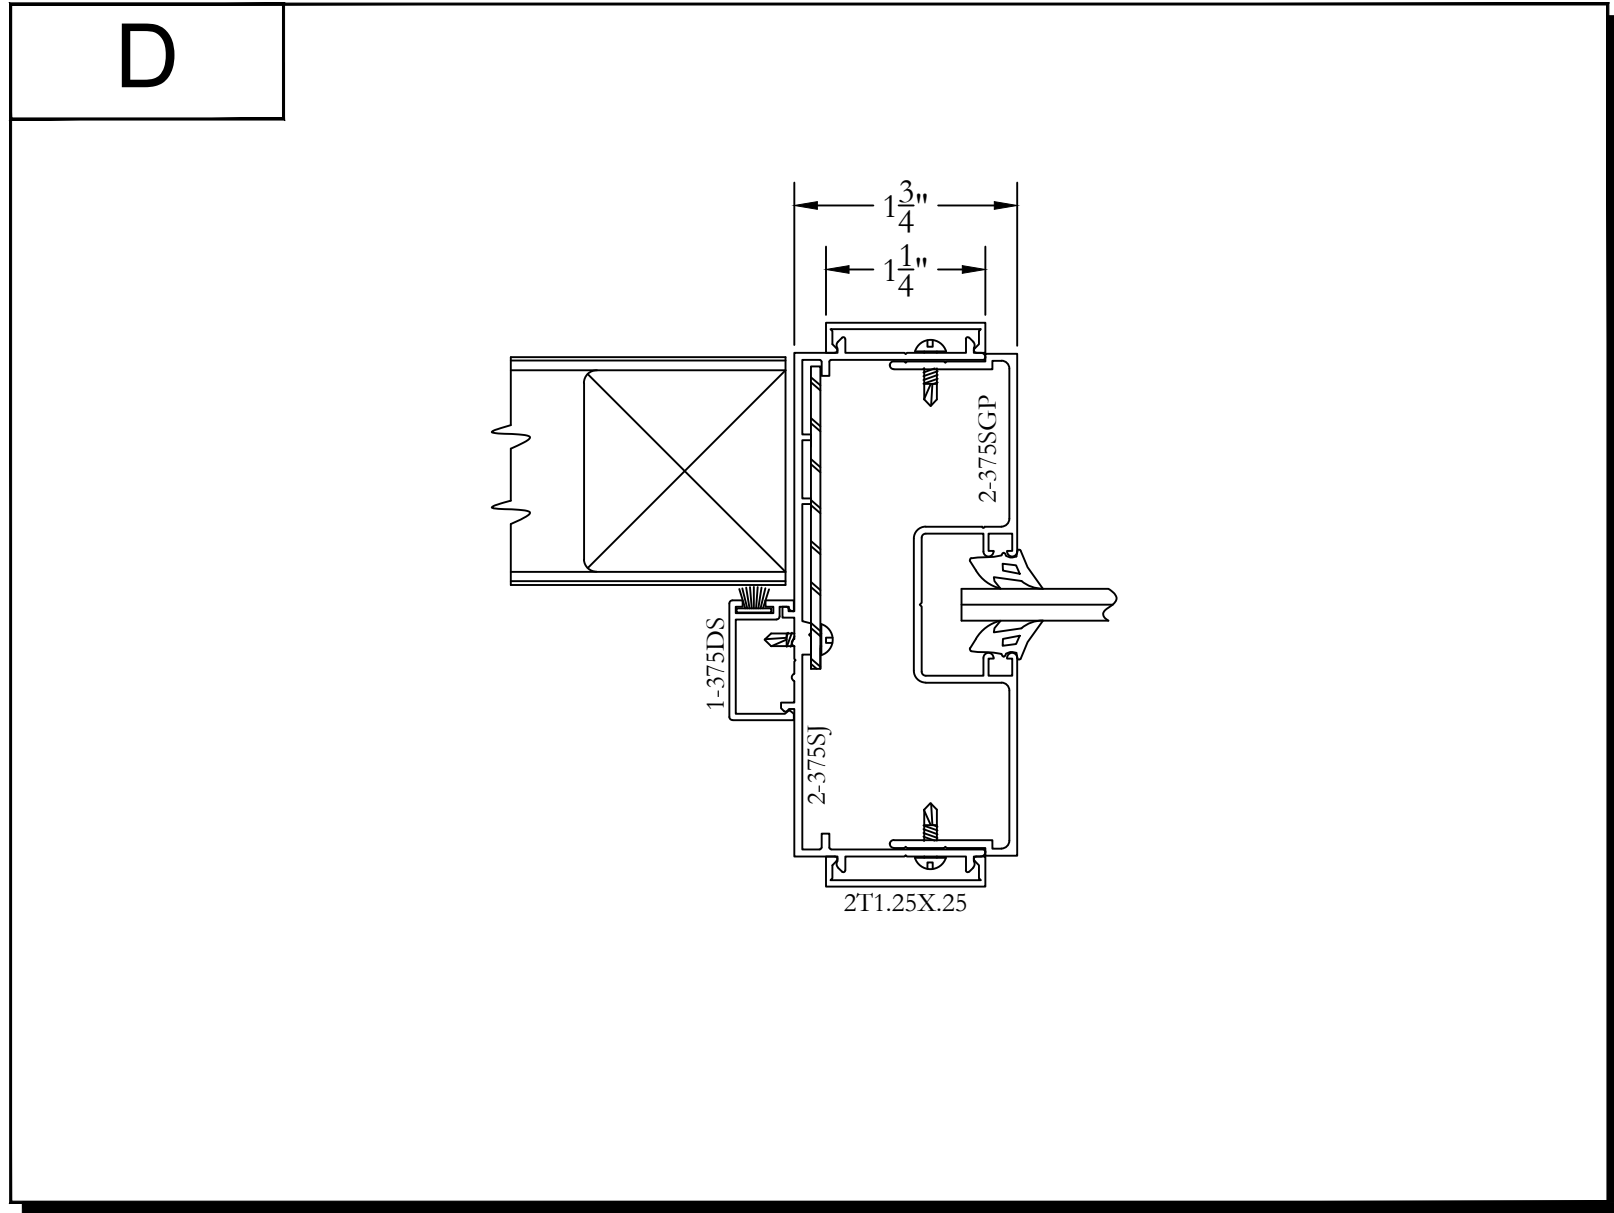

TYPE 2 - 375 SERIES (3-3/4" THROAT) W/ 1-1/4" REVEAL TRIM
SIDELITE STRIKE JAMB

Bringing new light to interior architecture

Frameworks Manufacturing
1910 Cypress Station Dr
Suite #100
Houston, Texas 77090