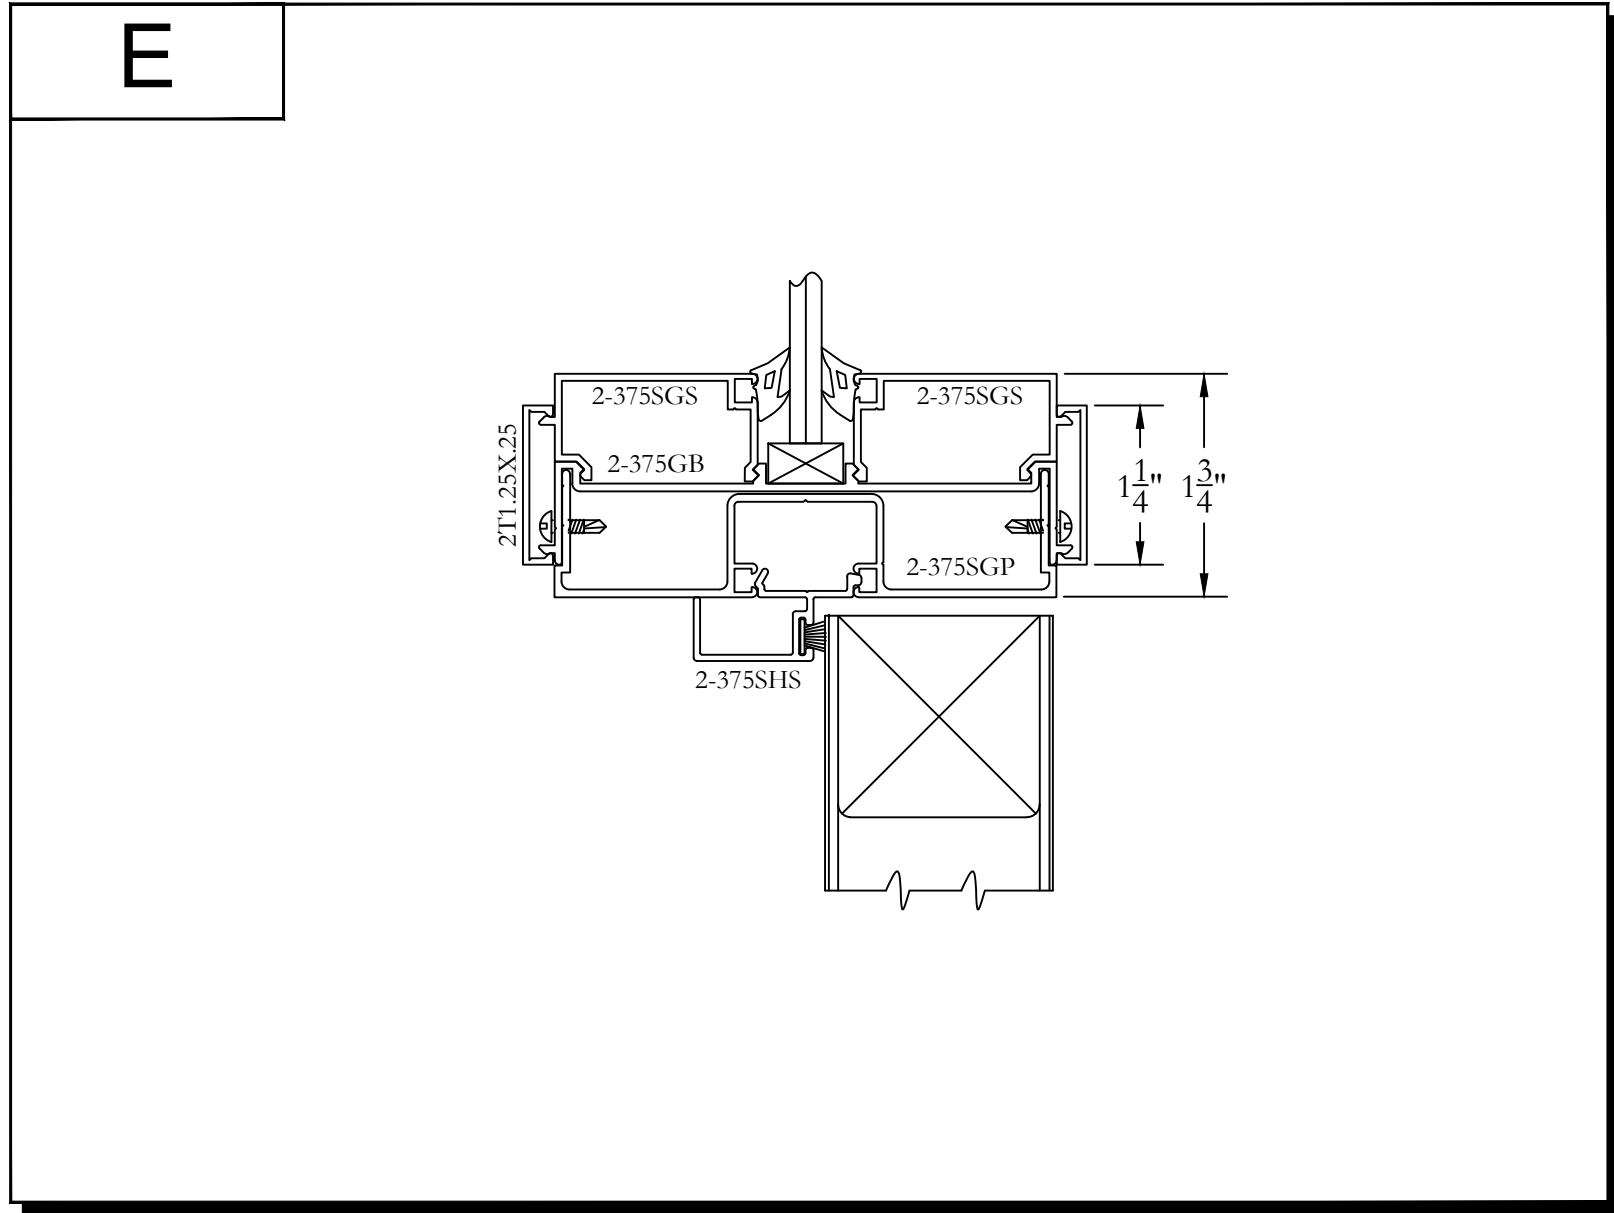

TYPE 2 - 375 SERIES (3-3/4" THROAT) W/ 1-1/4" REVEAL TRIM
GLASS TRANSOM HEADER

Bringing new light to interior architecture

Frameworks Manufacturing
1910 Cypress Station Dr
Suite #100
Houston, Texas 77090