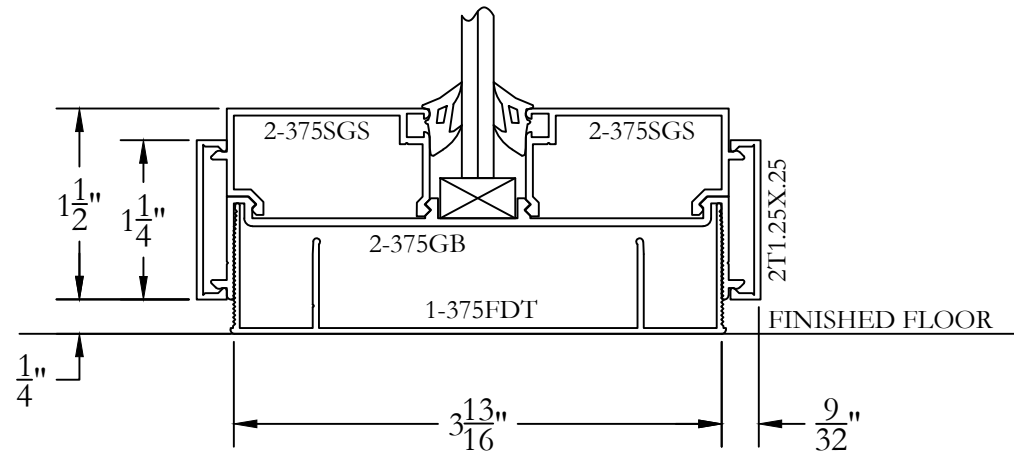

TYPE 2 - 375 SERIES (3-3/4" THROAT) W/ 1-1/4" REVEAL TRIM  
GLASS BASE (FLOOR)

F1

Bringing new light to interior architecture

Frameworks Manufacturing  
1910 Cypress Station Dr  
Suite #100  
Houston, Texas 77090