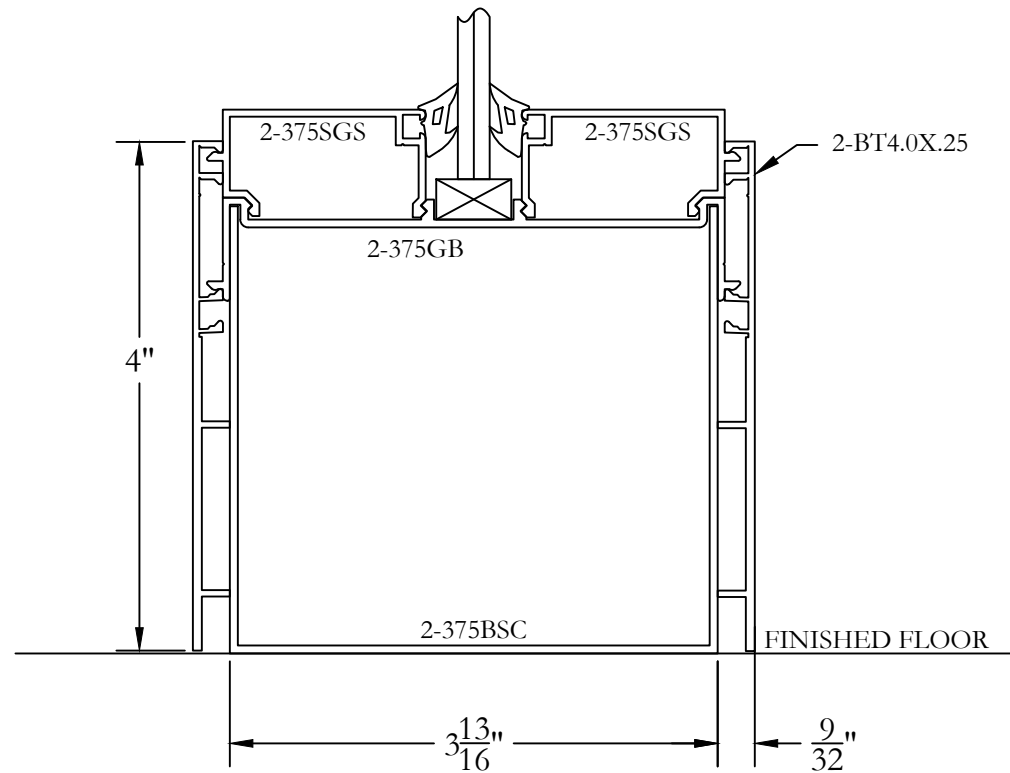

TYPE 2 - 375 SERIES (3-3/4" THROAT) W/ 4" BASE W/ REVEAL  
4" GLASS BASE

F2

*Bringing new light to interior architecture*

Frameworks Manufacturing  
1910 Cypress Station Dr  
Suite #100  
Houston, Texas 77090