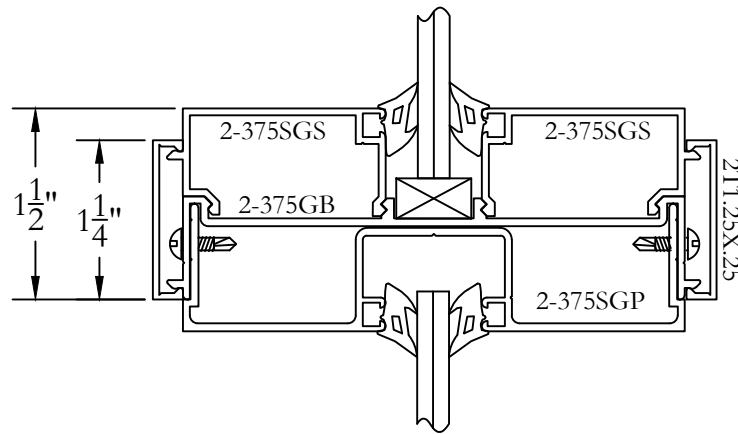

TYPE 2 - 375 SERIES (3-3/4" THROAT) W/ 1-1/4" REVEAL TRIM
MID-HEIGHT BASE

G

Bringing new light to interior architecture

Frameworks Manufacturing
1910 Cypress Station Dr
Suite #100
Houston, Texas 77090

Phone: 713-692-5222
www.frameworks.com
email: orders@frameworks.com