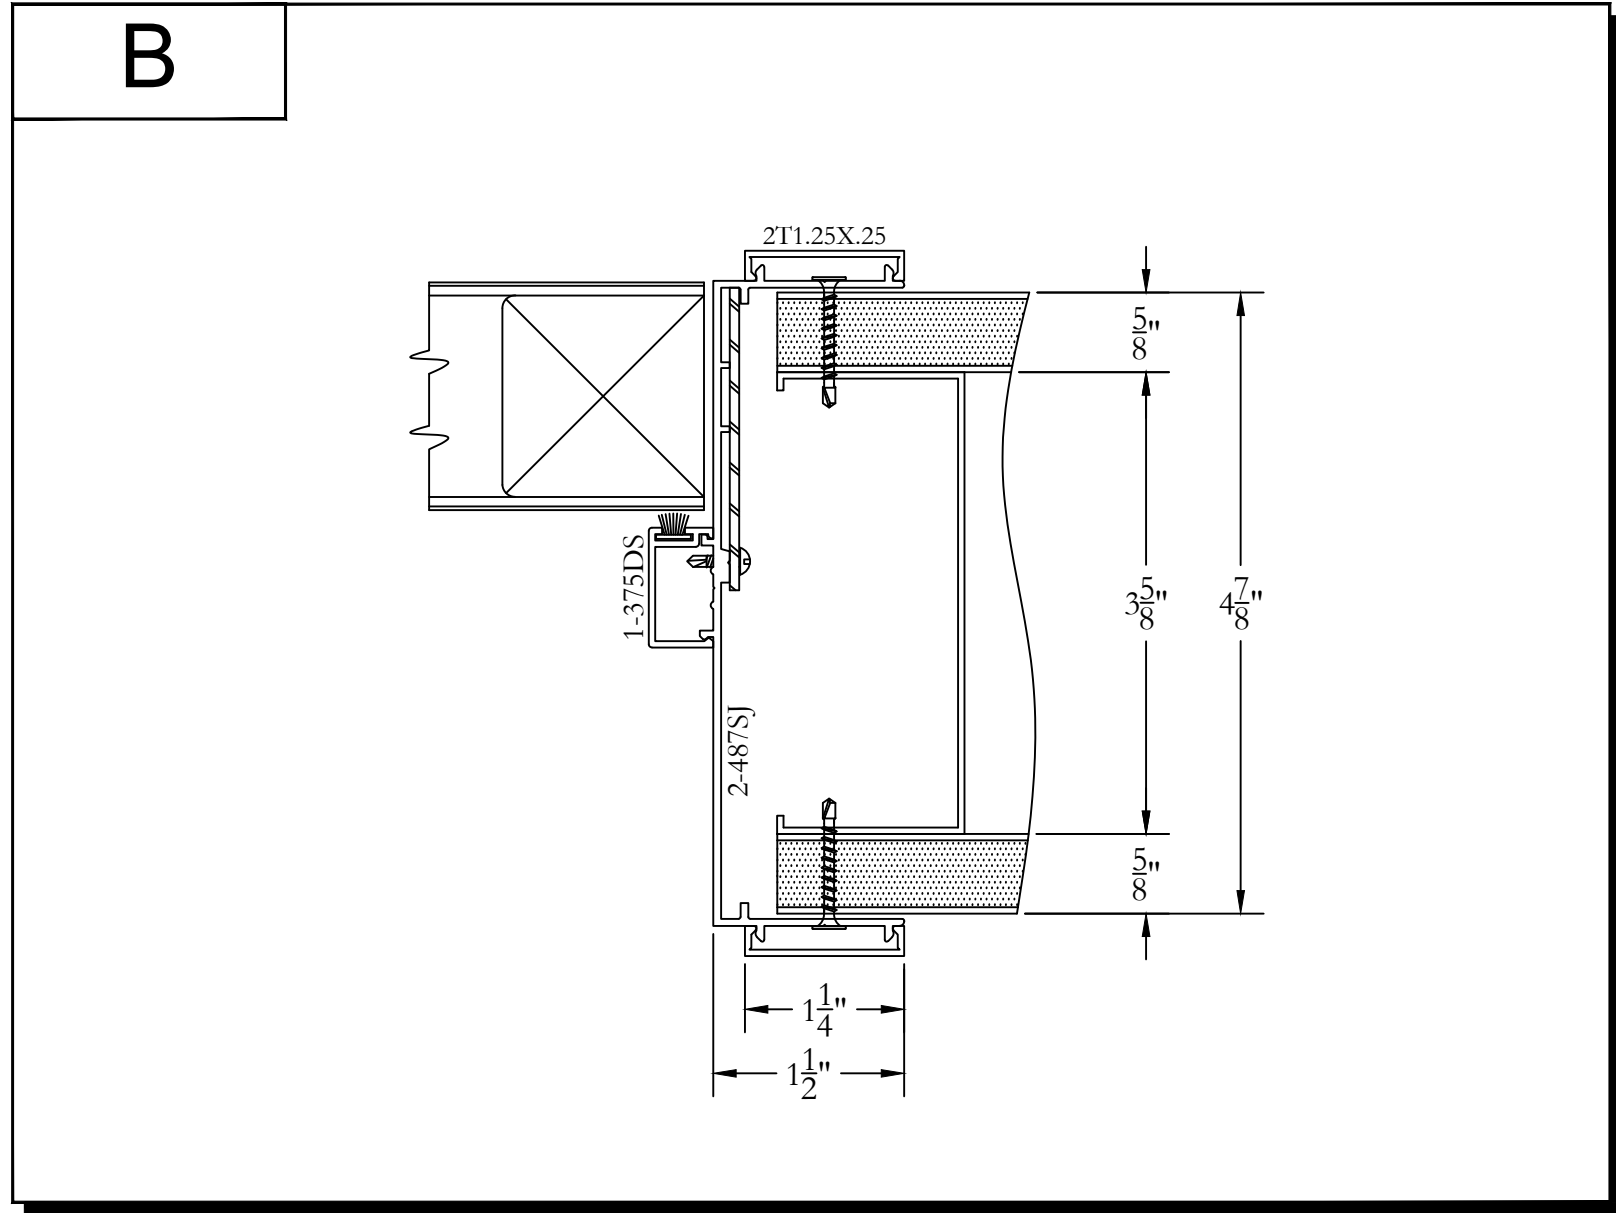

TYPE 2 - 487 SERIES (4-7/8" THROAT) W/ 1-1/4" REVEAL TRIM  
STRIKE JAMB

Bringing new light to interior architecture

Frameworks Manufacturing  
1910 Cypress Station Dr  
Suite #100  
Houston, Texas 77090