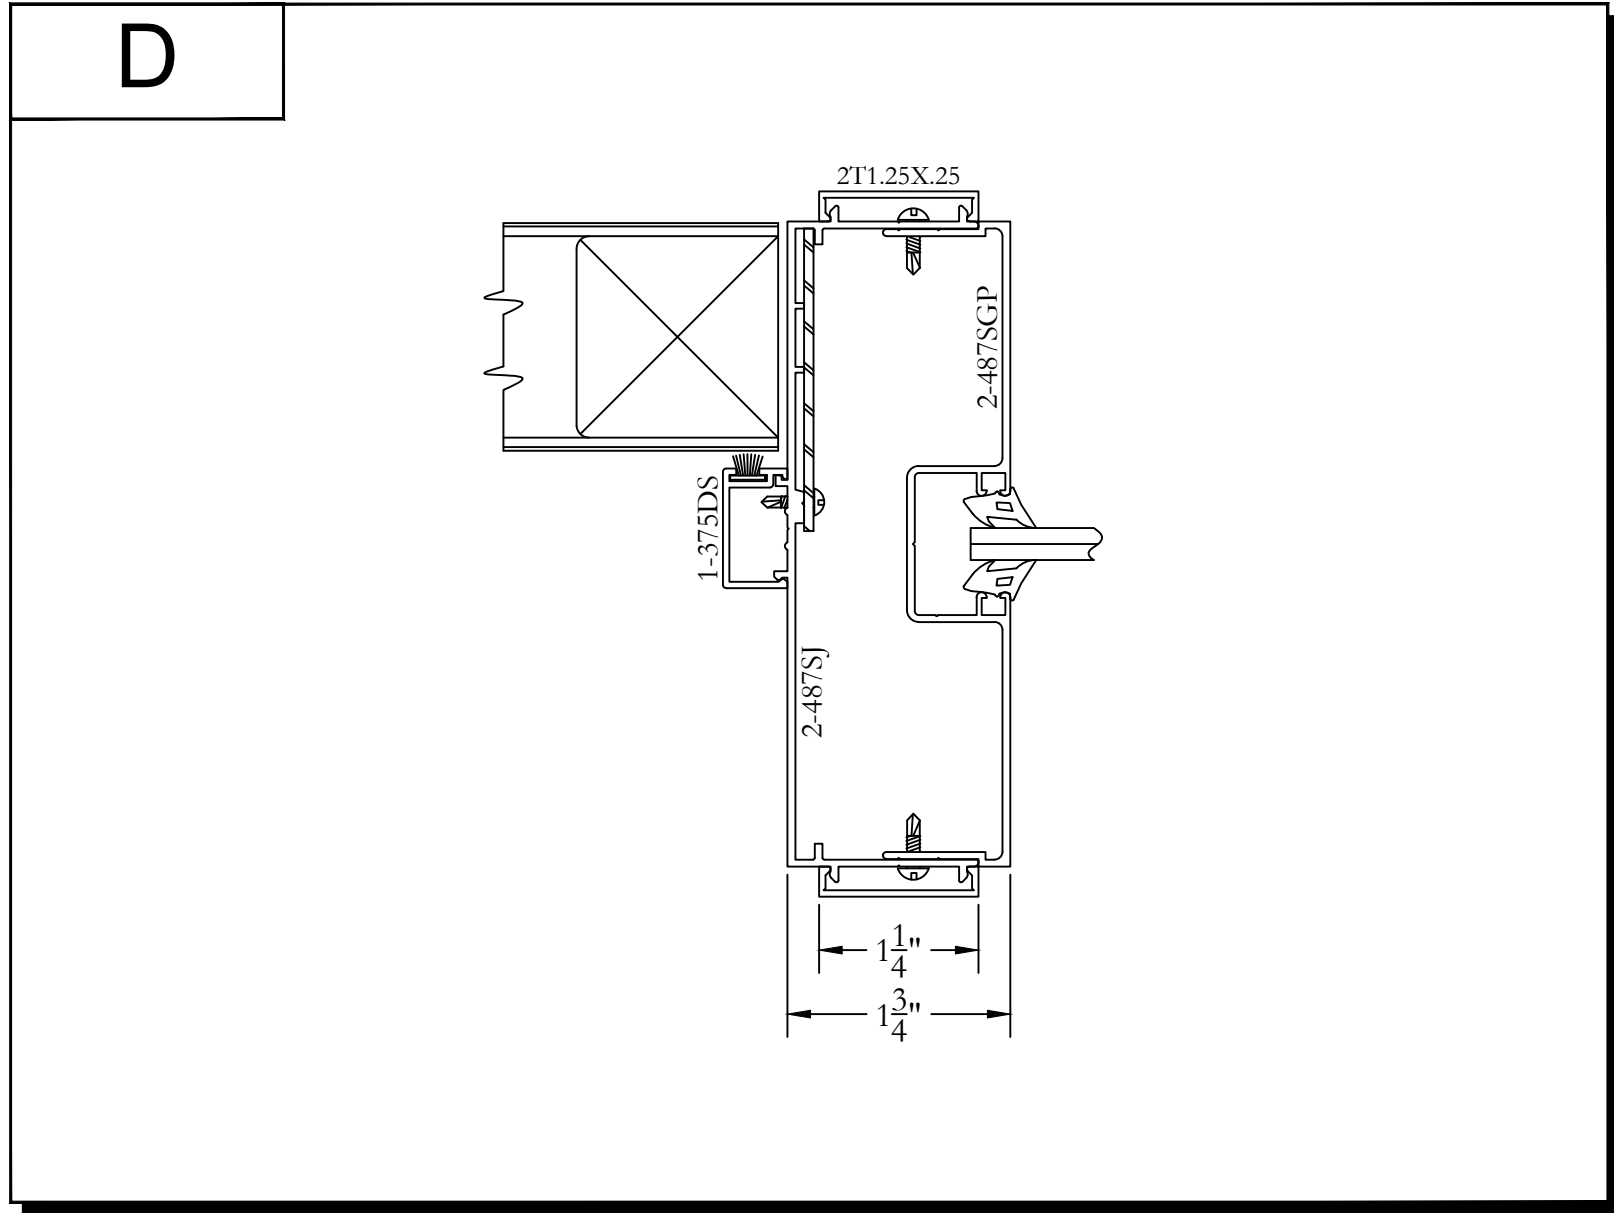

TYPE 2 - 487 SERIES (4-7/8" THROAT) W/ 1-1/4" REVEAL TRIM  
SIDELITE STRIKE JAMB

Bringing new light to interior architecture

Frameworks Manufacturing  
1910 Cypress Station Dr  
Suite #100  
Houston, Texas 77090