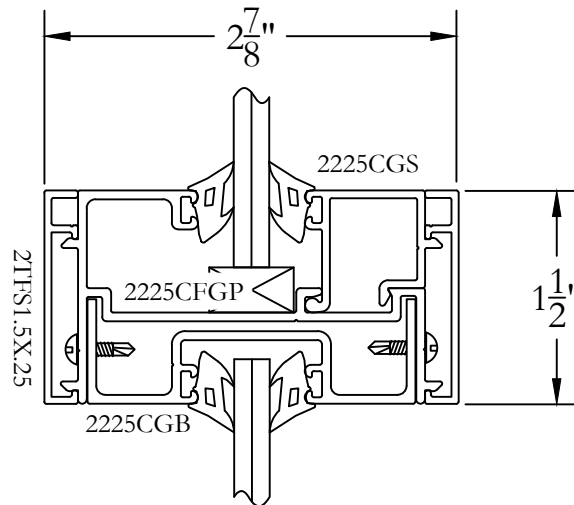

SLIM LINE SERIES (2-1/4" THROAT)  
MID-HEIGHT BASE CENTER GLAZED

G

*Bringing new light to interior architecture*

Frameworks Manufacturing Phone: 713-692-5222  
1910 Cypress Station Dr www.frameworks.com  
Suite #100 email: orders@frameworks.com  
Houston, Texas 77090