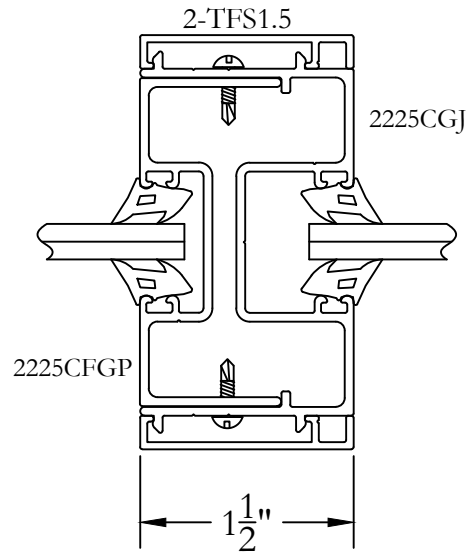

SLIM LINE SERIES (2-1/4" THROAT)  
VERTICAL MULLION CENTER POCKET

H1

*Bringing new light to interior architecture*

Frameworks Manufacturing  
1910 Cypress Station Dr  
Suite #100  
Houston, Texas 77090

Phone: 713-692-5222  
www.frameworks.com  
email: [orders@frameworks.com](mailto:orders@frameworks.com)